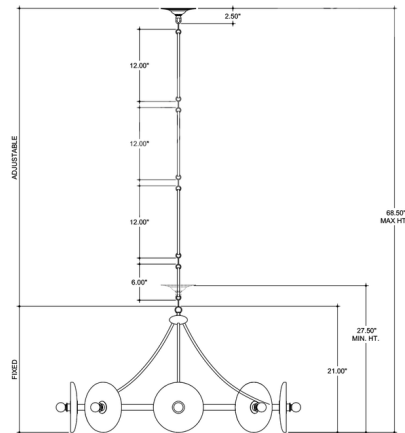

Specifications

COLOR Clear
 BODY FINISH Black
 WATTAGE 480W
 DIMMER Standard 120V
 DIMENSIONS 37.25"W x 21"H
 BULB INCLUDED 8 x G16.5/Candelabra (E12)/60W/120V Incandescent
 OTHER BULB OPTIONS 8 x G16.5/Candelabra (E12)/120V LED
 COUNTRY OF ORIGIN Philippines

Technical Information

PRODUCT DIMENSIONS Rods Included: 6", (3) 12"

Shown in black / clear

CLICK TO VIEW PRODUCT

Notes: