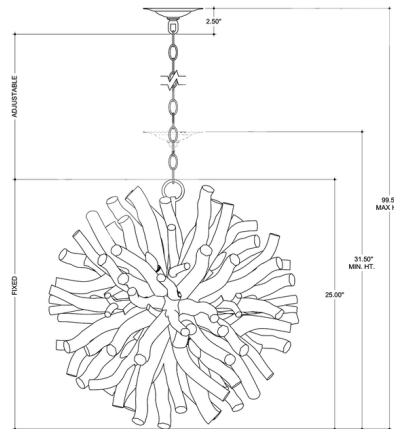

By Currey & Company

Description

The Kuka Pendant is a driftwood starburst in a whitewashed driftwood finish, which was designed by Marjorie Skouras to continue her celebration of the Yucatan Peninsula that she calls home. The tumbled wood pieces are fitted so carefully to the frame, the nature-inspired profile fools the eye into thinking it came from the elements in one piece. This natural-toned pendant is a perfect choice for coastal settings and lakeside retreats.

Specifications

COLOR	N/A
BODY FINISH	Whitewash
WATTAGE	42W
DIMMER	Standard 120V
DIMENSIONS	25"W x 25"H
BULB NOT INCLUDED	6 x B10/Candelabra (E12)/7W/120V Incandescent
OTHER BULB OPTIONS	6 x B10/Candelabra (E12)/120V LED
COUNTRY OF ORIGIN	Philippines

Technical Information

PRODUCT DIMENSIONS	Adjustable Height: 31.5" to 99.5"
--------------------	-----------------------------------

Shown in whitewash

CLICK TO VIEW PRODUCT

Notes: