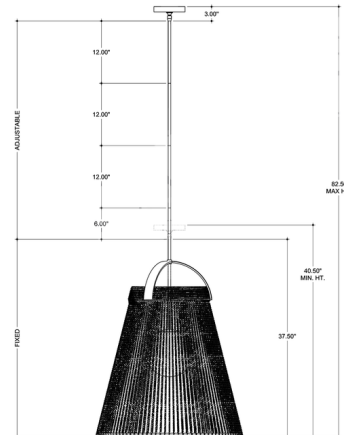

### Description

The Parnell Pendant was designed by Clarence Mallari to resemble a large bell, but with a delicate sophistication due to the fineness of the Kraft Paper twine. The string is double-wrapped on both the outside and the inside of the wrought iron finish. A frosted white glass globe is the finishing touch that allows this pendant to create a lovely glow.

### Specifications

COLOR	White
BODY FINISH	White
WATTAGE	9W
DIMMER	Standard 120V
DIMENSIONS	27.75"W x 37.5"H
BULB NOT INCLUDED	1 x A19/Medium (E26)/9W/120V LED
COUNTRY OF ORIGIN	Philippines

### Technical Information

PRODUCT DIMENSIONS . . . . . Rods Included: (1) 6", (3) 12".

Shown in white / white

CLICK TO VIEW PRODUCT

Notes: