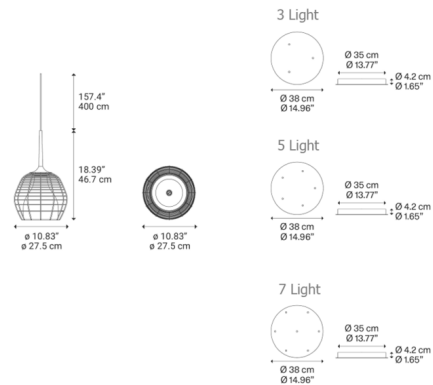

Description

The Cage Multi Light Pendant has a unique design with an elegantly vintage touch, featuring an irregularly shaped steel cage surrounding a delicate blown glass diffuser. A cluster of these pendants hangs from a round canopy to create a dazzling cascade of light. While Cage's appearance evokes vintage-style lanterns, its contrast of curved and angular lines gives it a uniquely contemporary aesthetic. Includes 15 inch diameter canopy in black finish.

Shown in white / white

Specifications

COLOR	White
BODY FINISH	White
WATTAGE	75W
DIMMER	Standard 120V
DIMENSIONS	14.96"W x 18.39"H
BULB NOT INCLUDED	3 x A19/Medium (E26)/25W/120V LED
COUNTRY OF ORIGIN	Italy

Technical Information

PRODUCT DIMENSIONS	Cord Length: 157.5"
--------------------	---------------------

CLICK TO VIEW PRODUCT

Notes: