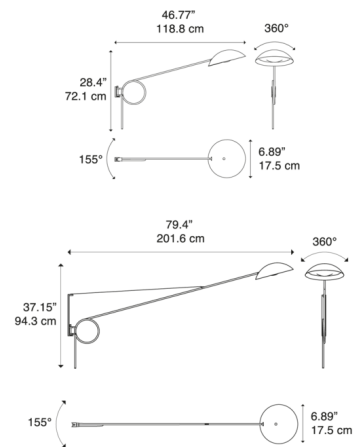

### Description

The Spring Wall Light offers a refined, modern interpretation of classic swing-arm task lamps. The sleek linear arm is attached to the wall plate by an open ring, giving the fixture a light airy aesthetic and adding a subtle geometric accent. The arm can be moved side-to-side 155 degrees, and the dome-shaped shade rotates 360 degrees to direct light in any direction. On/off switch located on cord.

### Specifications

COLOR	White
BODY FINISH	Black
WATTAGE	25W
DIMMER	N/A
DIMENSIONS	13.78"W x 28.4"H x 46.77"D
BULB NOT INCLUDED	1 x A19/Medium (E26)/25W/120V LED
COUNTRY OF ORIGIN	Italy

CLICK TO VIEW PRODUCT