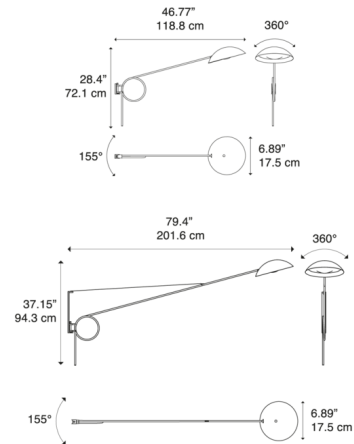

Description

The Spring Wall Light offers a refined, modern interpretation of classic swing-arm task lamps. The sleek linear arm is attached to the wall plate by an open ring, giving the fixture a light airy aesthetic and adding a subtle geometric accent. The arm can be moved side-to-side 155 degrees, and the dome-shaped shade rotates 360 degrees to direct light in any direction. On/off switch located on cord.

Shown in black / white

Specifications

COLOR	White
BODY FINISH	Black
WATTAGE	25W
DIMMER	N/A
DIMENSIONS	13.78"W x 28.4"H x 46.77"D
BULB NOT INCLUDED	1 x A19/Medium (E26)/25W/120V LED
COUNTRY OF ORIGIN	Italy