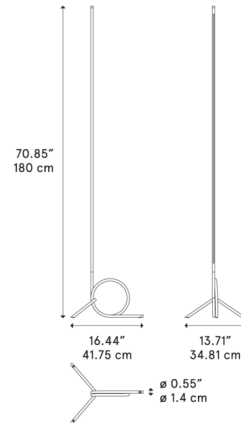

Description

The Spring Floor Lamp features a thin tubular stem housing an LED strip along its length to cast light onto the wall for a gentle indirect lighting effect. The tube bends into an open ring at the lamp's base to provide a subtle geometric accent to the lamp's sleek linear silhouette.

Shown in black / white

Specifications

COLOR White
BODY FINISH Black
WATTAGE 30.5W
DIMMER Included
DIMENSIONS 16.44"W x 70.85"H x 13.71"D
INTEGRATED LED MODULE 1 x LED/30.5W/120V LED
COUNTRY OF ORIGIN Italy

Technical Information

COLOR RENDERING 95 CRI
LAMP COLOR 2700K
LUMENS/WATT 100.00
LUMINOUS FLUX 3050 lumens

CLICK TO VIEW PRODUCT

Notes: