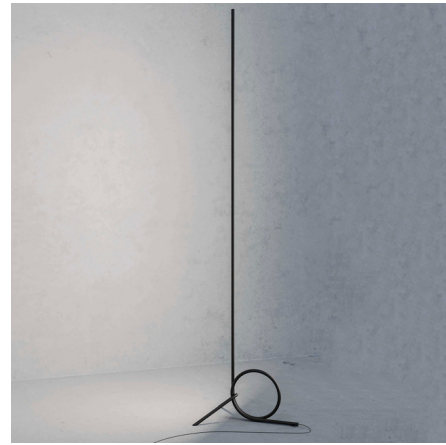

Lightology

lightology.com
866-954-4489
06-04-26

Project: _____

Company: _____

Location: _____ Fixture Type: _____

SPEC #: **DSL1273767**

Approved On: _____ Approved By: _____

Spring Floor Lamp By Diesel Living

Description

The Spring Floor Lamp features a thin tubular stem housing an LED strip along its length to cast light onto the wall for a gentle indirect lighting effect. The tube bends into an open ring at the lamp's base to provide a subtle geometric accent to the lamp's sleek linear silhouette.

Shown in black / white

Specifications

COLOR White
BODY FINISH Black
WATTAGE 30.5W
DIMMER Included
DIMENSIONS 16.44"W x 70.85"H x 13.71"D
INTEGRATED LED MODULE 1 x LED/30.5W/120V LED
COUNTRY OF ORIGIN Italy