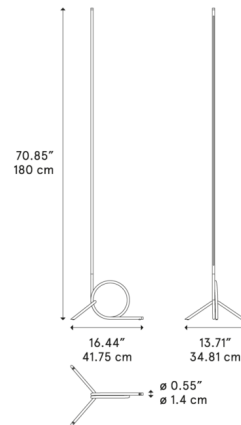

Description

The Spring Floor Lamp features a thin tubular stem housing an LED strip along its length to cast light onto the wall for a gentle indirect lighting effect. The tube bends into an open ring at the lamp's base to provide a subtle geometric accent to the lamp's sleek linear silhouette.

Shown in black / white

Specifications

COLOR	White
BODY FINISH	Black
WATTAGE	30.5W
DIMMER	Included
DIMENSIONS	16.44"W x 70.85"H x 13.71"D
INTEGRATED LED MODULE	1 x LED/30.5W/120V LED
COUNTRY OF ORIGIN	Italy

Technical Information

COLOR RENDERING	95 CRI
LAMP COLOR	2700K
LUMENS/WATT	100.00
LUMINOUS FLUX	3050 lumens

CLICK TO VIEW PRODUCT

Notes: