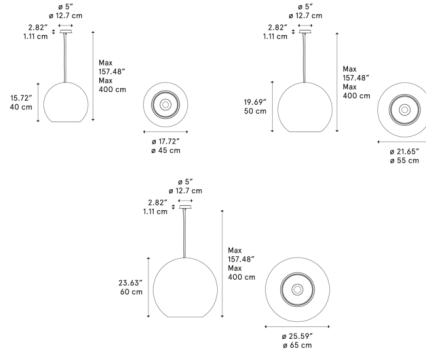

### Specifications

COLOR	Random Terrazzo
BODY FINISH	Black
WATTAGE	25W
DIMMER	Standard 120V
DIMENSIONS	25.59"W x 23.62"H
BULB NOT INCLUDED	1 x A19/Medium (E26)/25W/120V LED
COUNTRY OF ORIGIN	Italy

CLICK TO VIEW PRODUCT