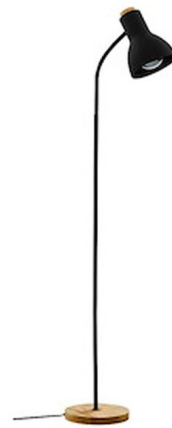

Lightology

lightology.com
866-954-4489
04-27-26

Project: _____

Company: _____

Location: _____ Fixture Type: _____

SPEC #: **EGL1273779**

Approved On: _____ Approved By: _____

Verdal Floor Lamp

By Eglo

Description

The Verdal Floor Lamp will brighten up any room in your home or office with its simple sleek design. The slender frame and bell shaped shade made of metal sitting a top a circular wood base giving it functional flair making it easy to pair with your favorite room decor for a cool minimalist look. Includes on/off foot switch on cord.

Shown in black / natural wood / black

Specifications

COLOR	Black
BODY FINISH	Black / Natural Wood
WATTAGE	6W
DIMMER	N/A
DIMENSIONS	9.05"W x 59"H
BULB NOT INCLUDED	1 x A19/Medium (E26)/6W/120V LED
COUNTRY OF ORIGIN	India