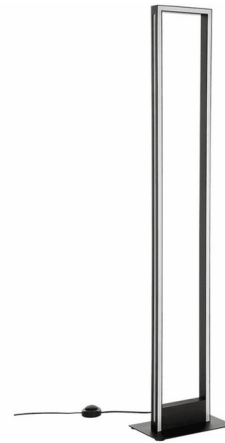

Lightology

lightology.com
866-954-4489
05-19-26

Project: _____

Company: _____

Location: _____ Fixture Type: _____

SPEC #: **EGL1273805**

Approved On: _____ Approved By: _____

Salvilanas Floor Lamp

By Eglo

Description

The Salvilanas Floor Lamp features a rectangular black metal frame with integrated LED components. The innovative design ensures light is cast indirectly from the metal frame and directly into the room. The black metal base has a black cable with an in-line switch for easy operation. The LEDs behind the white plastic diffusers produce a pleasant light. Includes on/off foot switch on cord.

Specifications

COLOR . . . . . White
BODY FINISH . . . . . Black
WATTAGE 31W
DIMMER . . . . . N/A
DIMENSIONS . . . . . 11"W x 51.45"H x 7"D
INTEGRATED LED MODULE . . . . . 1 x LED/31W/120V LED
COUNTRY OF ORIGIN . . . . . China

Technical Information

LAMP LIFE . . . . . 25000 hours
COLOR RENDERING . . . . . 80 CRI
LAMP COLOR 3000K
LUMENS/WATT 142.90
LUMINOUS FLUX . . . . . 4430 lumens

Shown in black / white

CLICK TO VIEW PRODUCT

Notes: