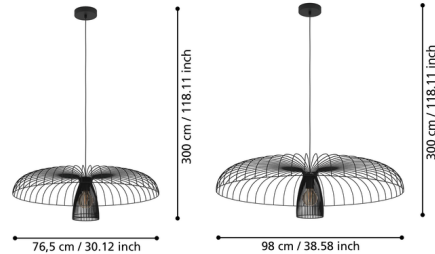

### Description

The Champerico Round Chandelier reimagines a dome shade as a stark centerpiece. A shade is striped down to bare essentials, creating a cage-like silhouette. When illuminated, the decorative bulb creates an interplay of light and shadow through the frame.

### Specifications

COLOR . . . . . N/A  
BODY FINISH . . . . . Black  
WATTAGE . . . . . 9W  
DIMMER . . . . . Standard 120V  
DIMENSIONS . . . . . 30.12"W x 9.45"H x 30.43"D  
BULB NOT INCLUDED . . . . . 1 x A19/Medium (E26)/9W/120V LED  
COUNTRY OF ORIGIN . . . . . China