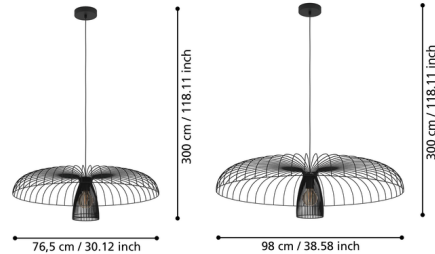

Specifications

COLOR . . . . . N/A
BODY FINISH . . . . . Black
WATTAGE 9W
DIMMER . . . . . Standard 120V
DIMENSIONS . . . . . 30.12"W x 9.45"H x 30.43"D
BULB NOT INCLUDED . . . . . 1 x A19/Medium (E26)/9W/120V LED
COUNTRY OF ORIGIN . . . . . China

CLICK TO VIEW PRODUCT

Notes: