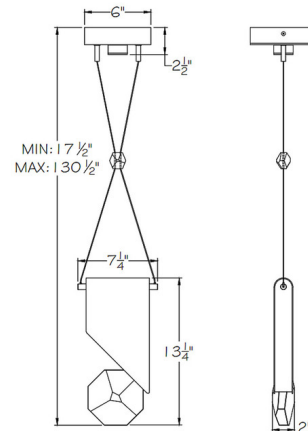

Shown in soft ombre bronze / crystal

Specifications

COLOR	Crystal
BODY FINISH	Soft Ombre Bronze
WATTAGE	6.5W
DIMMER	Low Voltage Electronic
DIMENSIONS	7.25"W x 13.25"H
INTEGRATED LED MODULE	1 x LED/6.5W/120V LED

Technical Information

PRODUCT DIMENSIONS	Min/Max Adjustable Overall Height: 17.5" - 130.5"
LAMP COLOR	3000K
LUMENS/WATT	200.00
LUMINOUS FLUX	1300 lumens

CLICK TO VIEW PRODUCT

Notes: