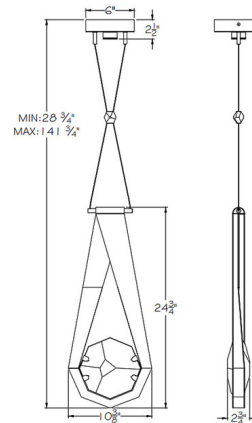

### Specifications

COLOR	Crystal
BODY FINISH	Brushed Gold
WATTAGE	6.5W
DIMMER	Low Voltage Electronic
DIMENSIONS	10.325"W x 24.75"H
INTEGRATED LED MODULE	1 x LED/6.5W/120V LED

### Technical Information

PRODUCT DIMENSIONS	Min/Max Adjustable Overall Height: 28.75" - 141.75"
LAMP COLOR	3000K
LUMENS/WATT	200.00
LUMINOUS FLUX	1300 lumens

CLICK TO VIEW PRODUCT

Notes: