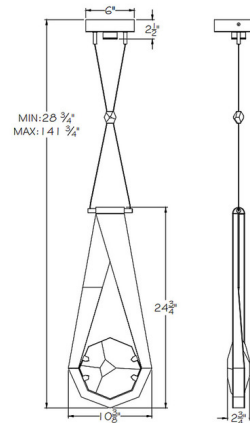

Lightology

lightology.com
866-954-4489
04-27-26

Project: _____
 Company: _____
 Location: _____ Fixture Type: _____
 SPEC #: **FAL1273856**
 Approved On: _____ Approved By: _____

Aria Round Pendant

By Fine Art Handcrafted Lighting

Description

The Aria Round Pendant is inspired by the gemstones on a necklace. The smooth frame holds a distinctive, shining removable Crystal charm that reflects beautiful light across your room. The canopy holds the single LED for an extra sparkle of light.

Shown in brushed gold / crystal

Specifications

COLOR	Crystal
BODY FINISH	Brushed Gold
WATTAGE	6.5W
DIMMER	Low Voltage Electronic
DIMENSIONS	10.325"W x 24.75"H
INTEGRATED LED MODULE	1 x LED/6.5W/120V LED

Technical Information

PRODUCT DIMENSIONS	Min/Max Adjustable Overall Height: 28.75" - 141.75"
LAMP COLOR	3000K
LUMENS/WATT	200.00
LUMINOUS FLUX	1300 lumens

CLICK TO VIEW PRODUCT

Notes: