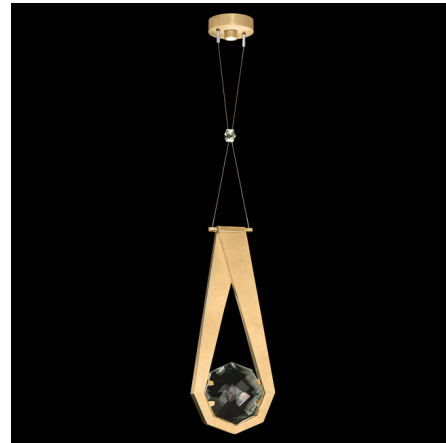

## Aria Round Pendant

By Fine Art Handcrafted Lighting

### Description

The Aria Round Pendant is inspired by the gemstones on a necklace. The smooth frame holds a distinctive, shining removable Crystal charm that reflects beautiful light across your room. The canopy holds the single LED for an extra sparkle of light.

Shown in brushed gold / crystal

### Specifications

COLOR	Crystal
BODY FINISH	Brushed Gold
WATTAGE	6.5W
DIMMER	Low Voltage Electronic
DIMENSIONS	10.325"W x 24.75"H
INTEGRATED LED MODULE	1 x LED/6.5W/120V LED