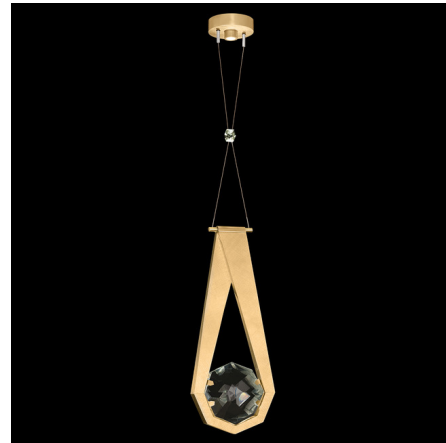

Lightology

lightology.com
866-954-4489
04-27-26

Project: _____
 Company: _____
 Location: _____ Fixture Type: _____
 SPEC #: **FAL1273856**
 Approved On: _____ Approved By: _____

Aria Round Pendant

By Fine Art Handcrafted Lighting

Description

The Aria Round Pendant is inspired by the gemstones on a necklace. The smooth frame holds a distinctive, shining removable Crystal charm that reflects beautiful light across your room. The canopy holds the single LED for an extra sparkle of light.

Shown in brushed gold / crystal

Specifications

COLOR	Crystal
BODY FINISH	Brushed Gold
WATTAGE	6.5W
DIMMER	Low Voltage Electronic
DIMENSIONS	10.325"W x 24.75"H
INTEGRATED LED MODULE	1 x LED/6.5W/120V LED

Technical Information

PRODUCT DIMENSIONS	Min/Max Adjustable Overall Height: 28.75" - 141.75"
LAMP COLOR	3000K
LUMENS/WATT	200.00
LUMINOUS FLUX	1300 lumens

CLICK TO VIEW PRODUCT

Notes: