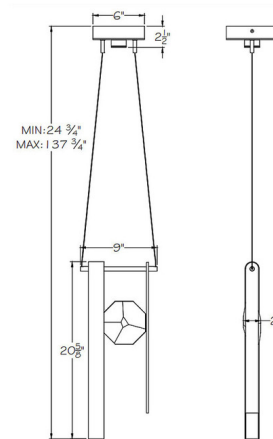

Lightology

lightology.com
866-954-4489
04-27-26

Project: _____
Company: _____
Location: _____ Fixture Type: _____
SPEC #: **FAL1273858**
Approved On: _____ Approved By: _____

Aria Bar Pendant

By Fine Art Handcrafted Lighting

Description

The Aria Bar Pendant is inspired by the gemstones on a necklace. The smooth frame holds adjustable cables and a distinctive, shining removable Crystal charm, between two bars that reflects beautiful light across your room. The canopy holds the single light for an extra sparkle of light.

Shown in white / gold / crystal

Specifications

COLOR Crystal
BODY FINISH White / Gold
WATTAGE 6.5W
DIMMER Low Voltage Electronic
DIMENSIONS 9"W x 20.625"H
INTEGRATED LED MODULE 1 x LED/6.5W/120V LED

Technical Information

PRODUCT DIMENSIONS Min/Max Adjustable Overall Height: 24.75" - 137.75"
LAMP COLOR 3000K
LUMENS/WATT 200.00
LUMINOUS FLUX 1300 lumens

CLICK TO VIEW PRODUCT

Notes: