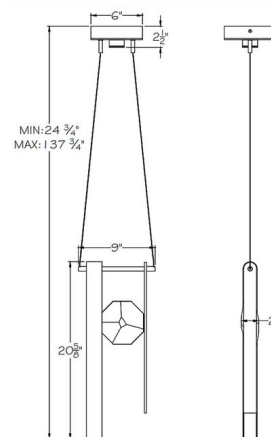

### Specifications

COLOR . . . . . Crystal  
 BODY FINISH . . . . . White / Gold  
 WATTAGE . . . . . 6.5W  
 DIMMER . . . . . Low Voltage Electronic  
 DIMENSIONS . . . . . 9"W x 20.625"H  
 INTEGRATED LED MODULE . . . . . 1 x LED/6.5W/120V LED

### Technical Information

PRODUCT DIMENSIONS . . . . . Min/Max Adjustable Overall Height: 24.75" - 137.75"  
 LAMP COLOR . . . . . 3000K  
 LUMENS/WATT . . . . . 200.00  
 LUMINOUS FLUX . . . . . 1300 lumens