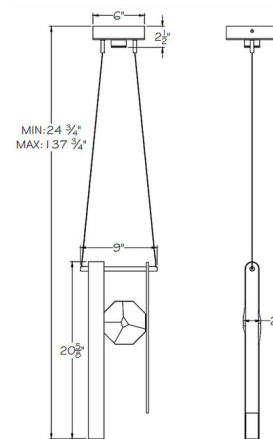

### Specifications

COLOR	Crystal
BODY FINISH	White / Gold
WATTAGE	6.5W
DIMMER	Low Voltage Electronic
DIMENSIONS	9"W x 20.625"H
INTEGRATED LED MODULE	1 x LED/6.5W/120V LED

### Technical Information

PRODUCT DIMENSIONS	Min/Max Adjustable Overall Height: 24.75" - 137.75"
LAMP COLOR	3000K
LUMENS/WATT	200.00
LUMINOUS FLUX	1300 lumens

CLICK TO VIEW PRODUCT

Notes: