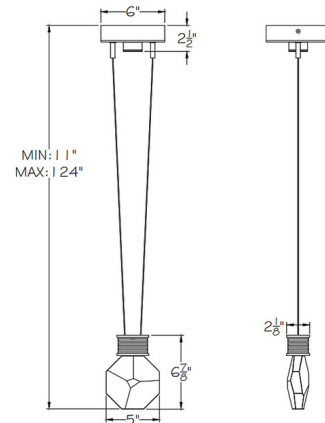

By Fine Art Handcrafted Lighting

Description

The Aria Drop Pendant is inspired by the gemstones on a necklace. The smooth frame holds a distinctive, shining removable Crystal charm that reflects beautiful light across your room. The canopy holds the single light for an extra sparkle of light.

Shown in brushed silver / crystal

Specifications

COLOR Crystal
BODY FINISH Brushed Silver
WATTAGE 6.5W
DIMMER Low Voltage Electronic
DIMENSIONS 5"W x 6.925"H
INTEGRATED LED MODULE 1 x LED/6.5W/120V LED

Technical Information

PRODUCT DIMENSIONS Min/Max Adjustable Overall Height: 11" - 124"
LAMP COLOR 3000K
LUMENS/WATT 200.00
LUMINOUS FLUX 1300 lumens

CLICK TO VIEW PRODUCT

Notes: