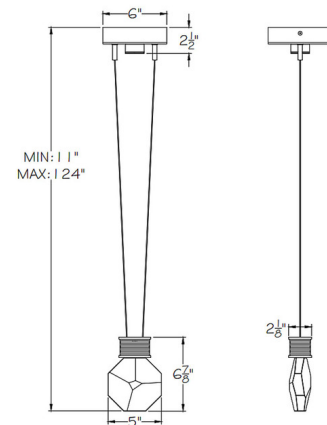

### Specifications

COLOR . . . . . Crystal  
 BODY FINISH . . . . . Brushed Silver  
 WATTAGE . . . . . 6.5W  
 DIMMER . . . . . Low Voltage Electronic  
 DIMENSIONS . . . . . 5"W x 6.925"H  
 INTEGRATED LED MODULE . . . . . 1 x LED/6.5W/120V LED

### Technical Information

PRODUCT DIMENSIONS . . . . . Min/Max Adjustable Overall Height: 11" - 124"  
 LAMP COLOR . . . . . 3000K  
 LUMENS/WATT . . . . . 200.00  
 LUMINOUS FLUX . . . . . 1300 lumens