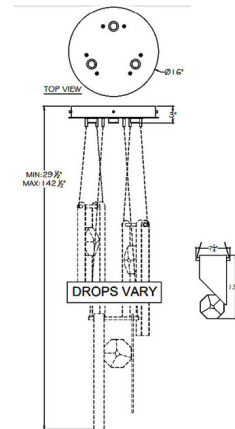

CLICK TO VIEW PRODUCT

Notes: