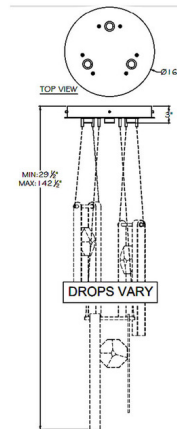

Description

The Aria Bar Multi Light Pendant is inspired by the gemstones on a necklace. Each Bar pendant holds a distinctive, shining removable Crystal charm that reflects the light. The canopy holds an LED over each pendant, reflecting warm shadows of light across your room. Note: Due to the weight of this fixture, additional ceiling support is required.

Shown in brushed silver / crystal

Specifications

COLOR	Crystal
BODY FINISH	Brushed Silver
WATTAGE	19.5W
DIMMER	Low Voltage Electronic
DIMENSIONS	16"W x 20.625"H
INTEGRATED LED MODULE	3 x LED/6.5W/120V LED