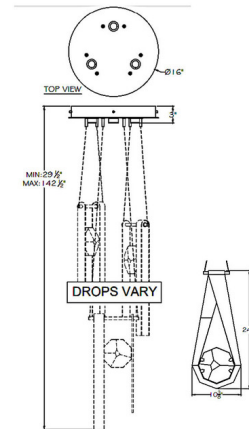

Description

The Aria Round Multi Light Pendant is inspired by the gemstones on a necklace. Each Round pendant holds a distinctive, shining removable Crystal charm that reflects the light. The canopy holds an LED over each pendant, reflecting warm shadows of light across your room. Note: Due to the weight of this fixture, additional ceiling support is required.

Shown in white / gold / crystal

Specifications

COLOR Crystal
 BODY FINISH White / Gold
 WATTAGE 19.5W
 DIMMER Low Voltage Electronic
 DIMENSIONS 16"W x 24.75"H
 INTEGRATED LED MODULE 3 x LED/6.5W/120V LED

Technical Information

PRODUCT DIMENSIONS Min/Max Adjustable Overall Height: 29.5" - 142.5"
 LAMP COLOR 3000K
 LUMENS/WATT 600.00
 LUMINOUS FLUX 3900 lumens

CLICK TO VIEW PRODUCT

Notes: