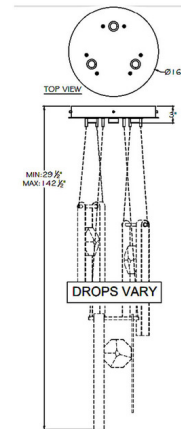

Description

The Aria Bar Multi Light Pendant is inspired by the gemstones on a necklace. Each Bar pendant holds a distinctive, shining removable Crystal charm that reflects the light. The canopy holds an LED over each pendant, reflecting warm shadows of light across your room. Note: Due to the weight of this fixture, additional ceiling support is required.

Shown in white / gold / crystal

Specifications

COLOR Crystal
BODY FINISH White / Gold
WATTAGE 19.5W
DIMMER Low Voltage Electronic
DIMENSIONS 16"W x 20.625"H
INTEGRATED LED MODULE 3 x LED/6.5W/120V LED

Technical Information