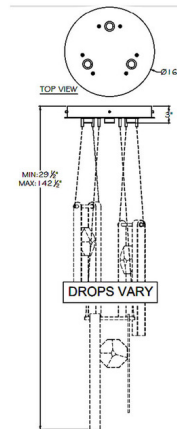

Description

The Aria Bar Multi Light Pendant is inspired by the gemstones on a necklace. Each Bar pendant holds a distinctive, shining removable Crystal charm that reflects the light. The canopy holds an LED over each pendant, reflecting warm shadows of light across your room. Note: Due to the weight of this fixture, additional ceiling support is required.

Shown in soft ombre bronze / crystal

Specifications

COLOR	Crystal
BODY FINISH	Soft Ombre Bronze
WATTAGE	19.5W
DIMMER	Low Voltage Electronic
DIMENSIONS	16"W x 20.625"H
INTEGRATED LED MODULE	3 x LED/6.5W/120V LED

Technical Information

PRODUCT DIMENSIONS	Min/Max Adjustable Overall Height: 29.5" - 142.5"
LAMP COLOR	3000K
LUMENS/WATT	600.00
LUMINOUS FLUX	3900 lumens

CLICK TO VIEW PRODUCT

Notes: