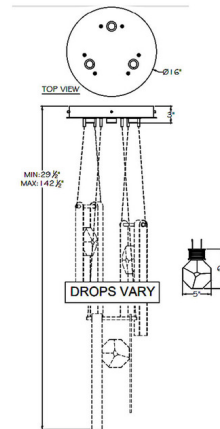

Shown in soft ombre bronze / crystal

Specifications

COLOR . . . . . Crystal
BODY FINISH . . . . . Soft Ombre Bronze
WATTAGE 19.5W
DIMMER . . . . . Low Voltage Electronic
DIMENSIONS . . . . . 16"W x 6.925"H
INTEGRATED LED MODULE . . . . . 3 x LED/6.5W/120V LED

Technical Information

LAMP COLOR 3000K
LUMENS/WATT 600.00
LUMINOUS FLUX . . . . . 3900 lumens

CLICK TO VIEW PRODUCT

Notes: