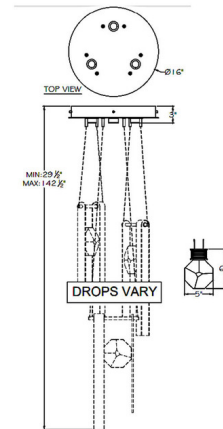

Description

The Aria Drop Multi Light Pendant is inspired by the gemstones on a necklace. Each Drop pendant holds a distinctive, shining removable Crystal charm that reflects the light. The canopy holds an LED over each pendant, reflecting warm shadows of light across your room. Note: Due to the weight of this fixture, additional ceiling support is required.

Shown in soft ombre silver / crystal

Specifications

COLOR Crystal
 BODY FINISH Soft Ombre Silver
 WATTAGE 19.5W
 DIMMER Low Voltage Electronic
 DIMENSIONS 16"W x 6.925"H
 INTEGRATED LED MODULE 3 x LED/6.5W/120V LED

Technical Information

PRODUCT DIMENSIONS Min/Max Adjustable Overall Height: 29.5" - 142.5"
 LAMP COLOR 3000K
 LUMENS/WATT 600.00
 LUMINOUS FLUX 3900 lumens

CLICK TO VIEW PRODUCT

Notes: