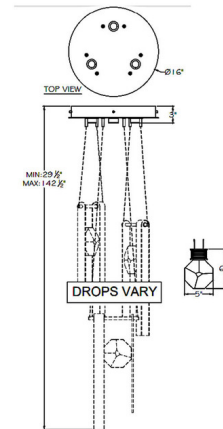

CLICK TO VIEW PRODUCT

Notes: