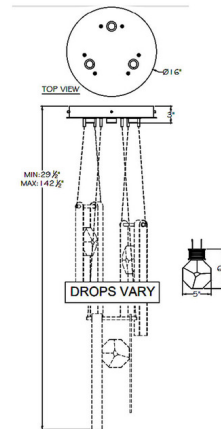

Description

The Aria Drop Multi Light Pendant is inspired by the gemstones on a necklace. Each Drop pendant holds a distinctive, shining removable Crystal charm that reflects the light. The canopy holds an LED over each pendant, reflecting warm shadows of light across your room. Note: Due to the weight of this fixture, additional ceiling support is required.

Shown in brushed gold / crystal

Specifications

COLOR Crystal
BODY FINISH Brushed Gold
WATTAGE 19.5W
DIMMER Low Voltage Electronic
DIMENSIONS 16"W x 6.925"H
INTEGRATED LED MODULE 3 x LED/6.5W/120V LED

Technical Information