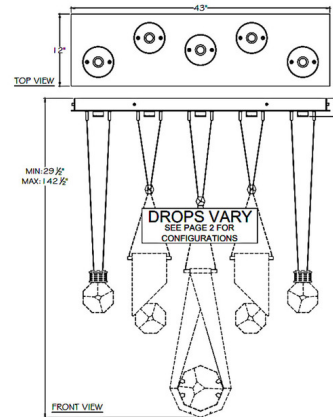

Description

The Aria Slab/Round/Drop Linear Multi Light Pendant is inspired by the gemstones on a necklace. Each pendant holds a distinctive, shining removable Crystal charm that reflects the light. The canopy holds an LED over each pendant, reflecting warm shadows of light across your room. Adjustable Cables allow you to create your own unique look. Note: Includes Two Slab pendants, One Round pendant, and Two Drop pendants. Note: Due to the weight of this fixture, additional ceiling support is required.

Shown in brushed silver / crystal

Specifications

COLOR	Crystal
BODY FINISH	Brushed Silver
WATTAGE	32.5W
DIMMER	Low Voltage Electronic
DIMENSIONS	43"L x 12"W x 24.75"H
INTEGRATED LED MODULE	5 x LED/6.5W/120V LED