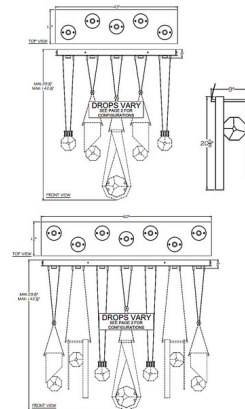

### Description

The Aria Bar Linear Multi Light Pendant is inspired by the gemstones on a necklace. Each Bar pendant holds a distinctive, shining removable Crystal charm that reflects the light. The canopy holds an LED over each pendant, reflecting warm shadows of light across your room. Adjustable Cables allow you to create your own unique look. Note: Due to the weight of this fixture, additional ceiling support is required.

### Specifications

COLOR . . . . . Crystal  
BODY FINISH . . . . . Brushed Silver  
WATTAGE . . . . . 32.5W  
DIMMER . . . . . Low Voltage Electronic  
DIMENSIONS . . . . . 43"L x 12"W x 24.75"H  
INTEGRATED LED MODULE . . . . . 5 x LED/6.5W/120V LED