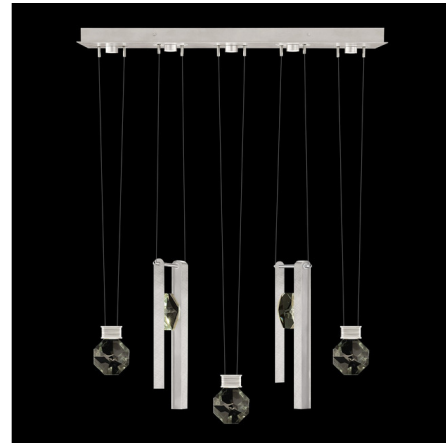

Lightology

lightology.com
866-954-4489
04-23-26

Project: _____
 Company: _____
 Location: _____ Fixture Type: _____
 SPEC #: **FAL1273893**
 Approved On: _____ Approved By: _____

Aria Bar/Drop Linear Multi Light Pendant By Fine Art Handcrafted Lighting

Description

The Aria Bar/Drop Linear Multi Light Pendant is inspired by the gemstones on a necklace. Each pendant holds a distinctive, shining removable Crystal charm that reflects the light. The canopy holds an LED over each pendant, reflecting warm shadows of light across your room. Adjustable Cables allow you to create your own unique look. Note: Includes Two Bar pendants and Three Drop pendants. Note: Due to the weight of this fixture, additional ceiling support is required.

Shown in brushed silver / crystal

Specifications

COLOR	Crystal
BODY FINISH	Brushed Silver
WATTAGE	32.5W
DIMMER	Low Voltage Electronic
DIMENSIONS	43"L x 12"W x 24.75"H
INTEGRATED LED MODULE	5 x LED/6.5W/120V LED

Technical Information

PRODUCT DIMENSIONS	Min/Max Adjustable Overall Height: 29.5" - 142.5"
LAMP COLOR	3000K
LUMENS/WATT	1,000.00
LUMINOUS FLUX	6500 lumens

CLICK TO VIEW PRODUCT

Notes: