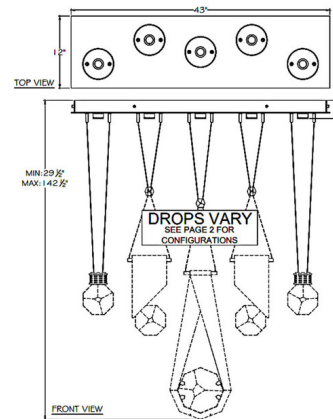

Description

The Aria Bar/Drop Linear Multi Light Pendant is inspired by the gemstones on a necklace. Each pendant holds a distinctive, shining removable Crystal charm that reflects the light. The canopy holds an LED over each pendant, reflecting warm shadows of light across your room. Adjustable Cables allow you to create your own unique look. Note: Includes Two Bar pendants and Three Drop pendants. Note: Due to the weight of this fixture, additional ceiling support is required.

Shown in brushed silver / crystal

Specifications

COLOR	Crystal
BODY FINISH	Brushed Silver
WATTAGE	32.5W
DIMMER	Low Voltage Electronic
DIMENSIONS	43"L x 12"W x 24.75"H
INTEGRATED LED MODULE	5 x LED/6.5W/120V LED

Technical Information

PRODUCT DIMENSIONS	Min/Max Adjustable Overall Height: 29.5" - 142.5"
LAMP COLOR	3000K
LUMENS/WATT	1,000.00
LUMINOUS FLUX	6500 lumens

CLICK TO VIEW PRODUCT

Notes: