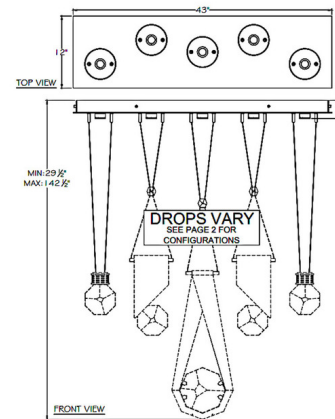

Description

The Aria Slab/Round/Drop Linear Multi Light Pendant is inspired by the gemstones on a necklace. Each pendant holds a distinctive, shining removable Crystal charm that reflects the light. The canopy holds an LED over each pendant, reflecting warm shadows of light across your room. Adjustable Cables allow you to create your own unique look. Note: Includes Two Slab pendants, One Round pendant, and Two Drop pendants. Note: Due to the weight of this fixture, additional ceiling support is required.

Shown in white / gold / crystal

Specifications

COLOR	Crystal
BODY FINISH	White / Gold
WATTAGE	32.5W
DIMMER	Low Voltage Electronic
DIMENSIONS	43"L x 12"W x 24.75"H
INTEGRATED LED MODULE	5 x LED/6.5W/120V LED