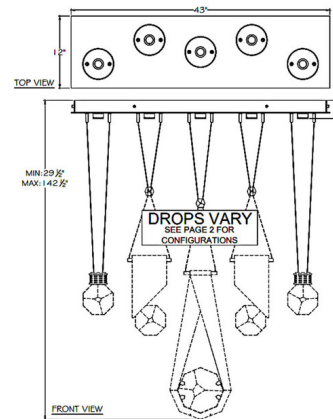

Description

The Aria Round/Drop Linear Multi Light Pendant is inspired by the gemstones on a necklace. Each pendant holds a distinctive, shining removable Crystal charm that reflects the light. The canopy holds an LED over each pendant, reflecting warm shadows of light across your room. Adjustable Cables allow you to create your own unique look. Note: Includes One Round pendant and Four Drop pendants. Note: Due to the weight of this fixture, additional ceiling support is required.

Shown in white / gold / crystal

Specifications

COLOR Crystal
 BODY FINISH White / Gold
 WATTAGE 32.5W
 DIMMER Low Voltage Electronic
 DIMENSIONS 43"L x 12"W x 24.75"H
 INTEGRATED LED MODULE 5 x LED/6.5W/120V LED

Technical Information

PRODUCT DIMENSIONS Min/Max Adjustable Overall Height: 29.5" - 142.5"
 LAMP COLOR 3000K
 LUMENS/WATT 1,000.00
 LUMINOUS FLUX 6500 lumens

CLICK TO VIEW PRODUCT

Notes: