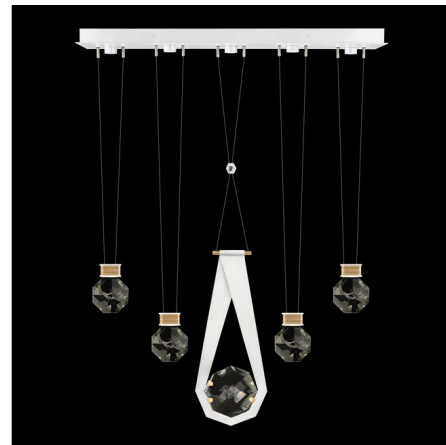

Lightology

lightology.com
866-954-4489
04-25-26

Project: _____
 Company: _____
 Location: _____ Fixture Type: _____
 SPEC #: **FAL1273899**
 Approved On: _____ Approved By: _____

Aria Round/Drop Linear Multi Light Pendant By Fine Art Handcrafted Lighting

Description

The Aria Round/Drop Linear Multi Light Pendant is inspired by the gemstones on a necklace. Each pendant holds a distinctive, shining removable Crystal charm that reflects the light. The canopy holds an LED over each pendant, reflecting warm shadows of light across your room. Adjustable Cables allow you to create your own unique look. Note: Includes One Round pendant and Four Drop pendants. Note: Due to the weight of this fixture, additional ceiling support is required.

Shown in white / gold / crystal

Specifications

COLOR Crystal
 BODY FINISH White / Gold
 WATTAGE 32.5W
 DIMMER Low Voltage Electronic
 DIMENSIONS 43"L x 12"W x 24.75"H
 INTEGRATED LED MODULE 5 x LED/6.5W/120V LED

Technical Information

PRODUCT DIMENSIONS Min/Max Adjustable Overall Height: 29.5" - 142.5"
 LAMP COLOR 3000K
 LUMENS/WATT 1,000.00
 LUMINOUS FLUX 6500 lumens

CLICK TO VIEW PRODUCT

Notes: