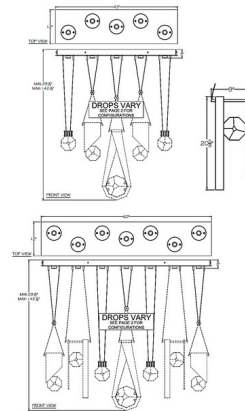

Lightology

lightology.com
866-954-4489
04-25-26

Project: _____

Company: _____

Location: _____ Fixture Type: _____

SPEC #: **FAL1273900**

Approved On: _____ Approved By: _____

Aria Bar Linear Multi Light Pendant By Fine Art Handcrafted Lighting

Description

The Aria Bar Linear Multi Light Pendant is inspired by the gemstones on a necklace. Each Bar pendant holds a distinctive, shining removable Crystal charm that reflects the light. The canopy holds an LED over each pendant, reflecting warm shadows of light across your room. Adjustable Cables allow you to create your own unique look. Note: Due to the weight of this fixture, additional ceiling support is required.

Shown in white / gold / crystal

Specifications

COLOR Crystal
BODY FINISH White / Gold
WATTAGE 32.5W
DIMMER Low Voltage Electronic
DIMENSIONS 43"L x 12"W x 24.75"H
INTEGRATED LED MODULE 5 x LED/6.5W/120V LED

Technical Information

PRODUCT DIMENSIONS Min/Max Adjustable Overall Height: 29.5" - 142.5"
LAMP COLOR 3000K
LUMENS/WATT 1,000.00
LUMINOUS FLUX 6500 lumens

CLICK TO VIEW PRODUCT

Notes: