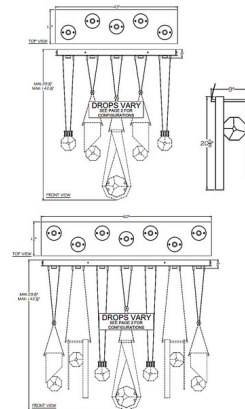

Lightology

lightology.com
866-954-4489
07-11-26

Project: _____

Company: _____

Location: _____ Fixture Type: _____

SPEC #: **FAL1273900**

Approved On: _____ Approved By: _____

Aria Bar Linear Multi Light Pendant By Fine Art Handcrafted Lighting

Description

The Aria Bar Linear Multi Light Pendant is inspired by the gemstones on a necklace. Each Bar pendant holds a distinctive, shining removable Crystal charm that reflects the light. The canopy holds an LED over each pendant, reflecting warm shadows of light across your room. Adjustable Cables allow you to create your own unique look. Note: Due to the weight of this fixture, additional ceiling support is required.

Shown in white / gold / crystal

Specifications

COLOR Crystal
BODY FINISH White / Gold
WATTAGE 32.5W
DIMMER Low Voltage Electronic
DIMENSIONS 43"L x 12"W x 24.75"H
INTEGRATED LED MODULE 5 x LED/6.5W/120V LED

Technical Information

PRODUCT DIMENSIONS Min/Max Adjustable Overall Height: 29.5" - 142.5"
LAMP COLOR 3000K
LUMENS/WATT 1,000.00
LUMINOUS FLUX 6500 lumens

CLICK TO VIEW PRODUCT

Notes: