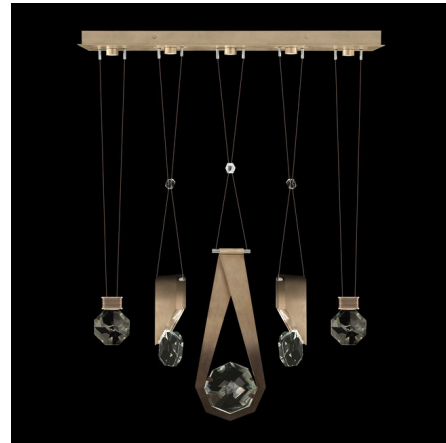

## Aria Slab/Round/Drop Linear Multi Light Pendant By Fine Art Handcrafted Lighting

### Description

The Aria Slab/Round/Drop Linear Multi Light Pendant is inspired by the gemstones on a necklace. Each pendant holds a distinctive, shining removable Crystal charm that reflects the light. The canopy holds an LED over each pendant, reflecting warm shadows of light across your room. Adjustable Cables allow you to create your own unique look. Note: Includes Two Slab pendants, One Round pendant, and Two Drop pendants. Note: Due to the weight of this fixture, additional ceiling support is required.

Shown in soft ombre bronze / crystal

### Specifications

COLOR	Crystal
BODY FINISH	Soft Ombre Bronze
WATTAGE	32.5W
DIMMER	Low Voltage Electronic
DIMENSIONS	43"L x 12"W x 24.75"H
INTEGRATED LED MODULE	5 x LED/6.5W/120V LED