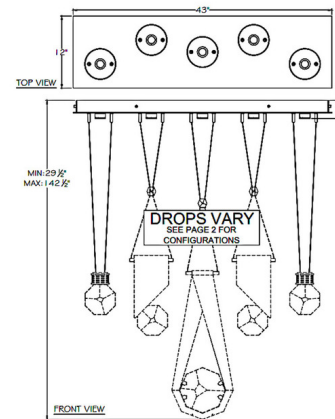

### Description

The Aria Slab/Round/Drop Linear Multi Light Pendant is inspired by the gemstones on a necklace. Each pendant holds a distinctive, shining removable Crystal charm that reflects the light. The canopy holds an LED over each pendant, reflecting warm shadows of light across your room. Adjustable Cables allow you to create your own unique look. Note: Includes Two Slab pendants, One Round pendant, and Two Drop pendants. Note: Due to the weight of this fixture, additional ceiling support is required.

### Specifications

COLOR	Crystal
BODY FINISH	Soft Ombre Bronze
WATTAGE	32.5W
DIMMER	Low Voltage Electronic
DIMENSIONS	43"L x 12"W x 24.75"H
INTEGRATED LED MODULE	5 x LED/6.5W/120V LED