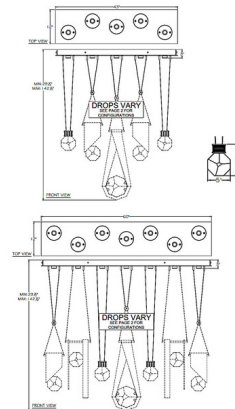

Description

The Aria Drop Linear Multi Light Pendant is inspired by the gemstones on a necklace. Each Drop pendant holds a distinctive, shining removable Crystal charm that reflects the light. The canopy holds an LED over each pendant, reflecting warm shadows of light across your room. Adjustable Cables allow you to create your own unique look. Note: Due to the weight of this fixture, additional ceiling support is required.

Shown in soft ombre bronze / crystal

Specifications

COLOR Crystal
BODY FINISH Soft Ombre Bronze
WATTAGE 32.5W
DIMMER Low Voltage Electronic
DIMENSIONS 43"L x 12"W x 24.75"H
INTEGRATED LED MODULE 5 x LED/6.5W/120V LED

Technical Information

PRODUCT DIMENSIONS Min/Max Adjustable Overall Height: 29.5" - 142.5"
LAMP COLOR 3000K
LUMENS/WATT 1,000.00
LUMINOUS FLUX 6500 lumens

CLICK TO VIEW PRODUCT

Notes: