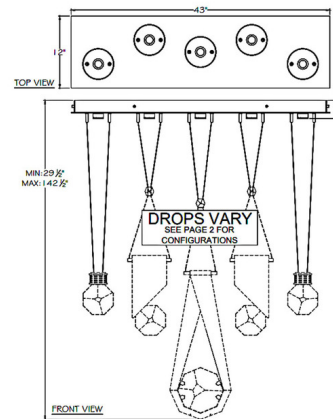

Description

The Aria Slab/Round/Drop Linear Multi Light Pendant is inspired by the gemstones on a necklace. Each pendant holds a distinctive, shining removable Crystal charm that reflects the light. The canopy holds an LED over each pendant, reflecting warm shadows of light across your room. Adjustable Cables allow you to create your own unique look. Note: Includes Two Slab pendants, One Round pendant, and Two Drop pendants. Note: Due to the weight of this fixture, additional ceiling support is required.

Shown in soft ombre silver / crystal

Specifications

COLOR	Crystal
BODY FINISH	Soft Ombre Silver
WATTAGE	32.5W
DIMMER	Low Voltage Electronic
DIMENSIONS	43"L x 12"W x 24.75"H
INTEGRATED LED MODULE	5 x LED/6.5W/120V LED

Technical Information

PRODUCT DIMENSIONS	Min/Max Adjustable Overall Height: 29.5" - 142.5"
LAMP COLOR	3000K
LUMENS/WATT	1,000.00
LUMINOUS FLUX	6500 lumens

CLICK TO VIEW PRODUCT

Notes: