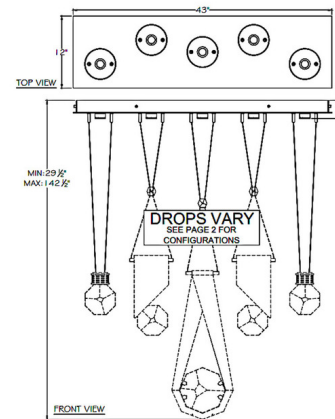

### Description

The Aria Slab/Round/Drop Linear Multi Light Pendant is inspired by the gemstones on a necklace. Each pendant holds a distinctive, shining removable Crystal charm that reflects the light. The canopy holds an LED over each pendant, reflecting warm shadows of light across your room. Adjustable Cables allow you to create your own unique look. Note: Includes Two Slab pendants, One Round pendant, and Two Drop pendants. Note: Due to the weight of this fixture, additional ceiling support is required.

### Specifications

COLOR . . . . . Crystal  
 BODY FINISH . . . . . Soft Ombre Silver  
 WATTAGE . . . . . 32.5W  
 DIMMER . . . . . Low Voltage Electronic  
 DIMENSIONS . . . . . 43"L x 12"W x 24.75"H  
 INTEGRATED LED MODULE . . . . . 5 x LED/6.5W/120V LED

### Technical Information

PRODUCT DIMENSIONS . . . . . Min/Max Adjustable Overall Height: 29.5" - 142.5"  
 LAMP COLOR . . . . . 3000K  
 LUMENS/WATT . . . . . 1,000.00  
 LUMINOUS FLUX . . . . . 6500 lumens