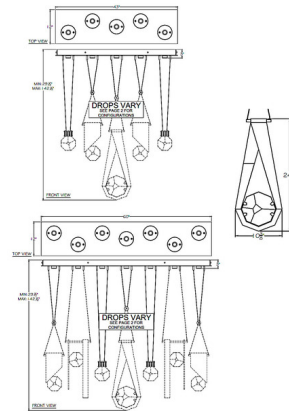

Lightology

lightology.com
866-954-4489
04-25-26

Project: _____

Company: _____

Location: _____ Fixture Type: _____

SPEC #: **FAL1273914**

Approved On: _____ Approved By: _____

Aria Round Linear Multi Light Pendant By Fine Art Handcrafted Lighting

Description

The Aria Round Linear Multi Light Pendant is inspired by the gemstones on a necklace. Each Round pendant holds a distinctive, shining removable Crystal charm that reflects the light. The canopy holds an LED over each pendant, reflecting warm shadows of light across your room. Adjustable Cables allow you to create your own unique look. Note: Due to the weight of this fixture, additional ceiling support is required.

Shown in soft ombre silver / crystal

Specifications

COLOR Crystal
 BODY FINISH Soft Ombre Silver
 WATTAGE 32.5W
 DIMMER Low Voltage Electronic
 DIMENSIONS 43"L x 12"W x 24.75"H
 INTEGRATED LED MODULE 5 x LED/6.5W/120V LED

Technical Information

PRODUCT DIMENSIONS Min/Max Adjustable Overall Height: 29.5" - 142.5"
 LAMP COLOR 3000K
 LUMENS/WATT 1,000.00
 LUMINOUS FLUX 6500 lumens

CLICK TO VIEW PRODUCT

Notes: