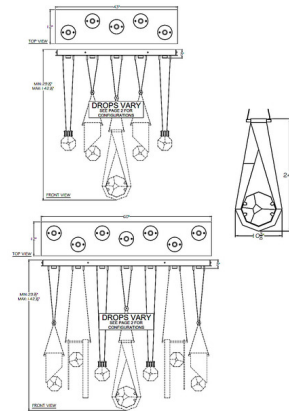

Lightology

lightology.com
866-954-4489
07-11-26

Project: _____
 Company: _____
 Location: _____ Fixture Type: _____
 SPEC #: **FAL1273914**
 Approved On: _____ Approved By: _____

Aria Round Linear Multi Light Pendant By Fine Art Handcrafted Lighting

Description

The Aria Round Linear Multi Light Pendant is inspired by the gemstones on a necklace. Each Round pendant holds a distinctive, shining removable Crystal charm that reflects the light. The canopy holds an LED over each pendant, reflecting warm shadows of light across your room. Adjustable Cables allow you to create your own unique look. Note: Due to the weight of this fixture, additional ceiling support is required.

Shown in soft ombre silver / crystal

Specifications

COLOR	Crystal
BODY FINISH	Soft Ombre Silver
WATTAGE	32.5W
DIMMER	Low Voltage Electronic
DIMENSIONS	43"L x 12"W x 24.75"H
INTEGRATED LED MODULE	5 x LED/6.5W/120V LED

Technical Information

PRODUCT DIMENSIONS	Min/Max Adjustable Overall Height: 29.5" - 142.5"
LAMP COLOR	3000K
LUMENS/WATT	1,000.00
LUMINOUS FLUX	6500 lumens

CLICK TO VIEW PRODUCT

Notes: