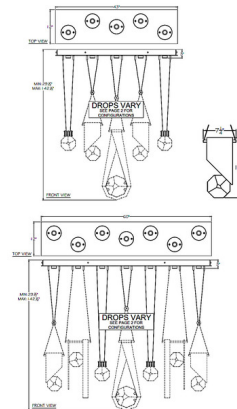

Description

The Aria Slab Linear Multi Light Pendant is inspired by the gemstones on a necklace. Each pendant holds a distinctive, shining removable Crystal charm that reflects the light. The canopy holds an LED over each pendant, reflecting warm shadows of light across your room. Adjustable Cables allow you to create your own unique look. Note: Due to the weight of this fixture, additional ceiling support is required.

Shown in brushed gold / crystal

Specifications

COLOR Crystal
 BODY FINISH Brushed Gold
 WATTAGE 32.5W
 DIMMER Low Voltage Electronic
 DIMENSIONS 43"L x 12"W x 24.75"H
 INTEGRATED LED MODULE 5 x LED/6.5W/120V LED

Technical Information

PRODUCT DIMENSIONS Min/Max Adjustable Overall Height: 29.5" - 142.5"
 LAMP COLOR 3000K
 LUMENS/WATT 1,000.00
 LUMINOUS FLUX 6500 lumens

CLICK TO VIEW PRODUCT

Notes: