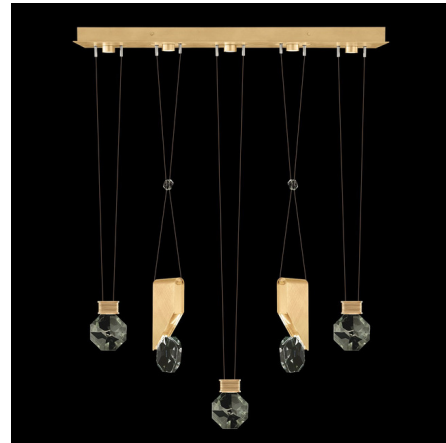

Lightology

lightology.com
866-954-4489
04-25-26

Project: _____
 Company: _____
 Location: _____ Fixture Type: _____
 SPEC #: **FAL1273921**
 Approved On: _____ Approved By: _____

Aria Slab/Drop Linear Multi Light Pendant By Fine Art Handcrafted Lighting

Description

The Aria Slab/Drop Linear Multi Light Pendant is inspired by the gemstones on a necklace. Each pendant holds a distinctive, shining removable Crystal charm that reflects the light. The canopy holds an LED over each pendant, reflecting warm shadows of light across your room. Adjustable Cables allow you to create your own unique look. Note: Includes Two Slab pendants and Three Drop pendants. Note: Due to the weight of this fixture, additional ceiling support is required.

Shown in brushed gold / crystal

Specifications

| | |
|-----------------------|------------------------|
| COLOR | Crystal |
| BODY FINISH | Brushed Gold |
| WATTAGE | 32.5W |
| DIMMER | Low Voltage Electronic |
| DIMENSIONS | 43"L x 12"W x 24.75"H |
| INTEGRATED LED MODULE | 5 x LED/6.5W/120V LED |

Technical Information

| | |
|--------------------|---|
| PRODUCT DIMENSIONS | Min/Max Adjustable Overall Height: 29.5" - 142.5" |
| LAMP COLOR | 3000K |
| LUMENS/WATT | 1,000.00 |
| LUMINOUS FLUX | 6500 lumens |