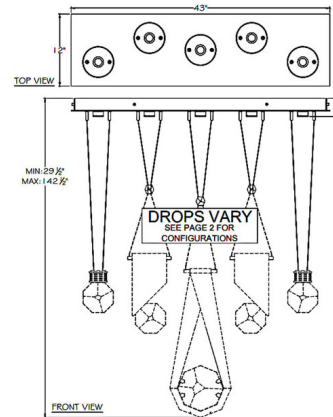

Description

The Aria Slab/Drop Linear Multi Light Pendant is inspired by the gemstones on a necklace. Each pendant holds a distinctive, shining removable Crystal charm that reflects the light. The canopy holds an LED over each pendant, reflecting warm shadows of light across your room. Adjustable Cables allow you to create your own unique look. Note: Includes Two Slab pendants and Three Drop pendants. Note: Due to the weight of this fixture, additional ceiling support is required.

Shown in brushed gold / crystal

Specifications

| | |
|-----------------------|------------------------|
| COLOR | Crystal |
| BODY FINISH | Brushed Gold |
| WATTAGE | 32.5W |
| DIMMER | Low Voltage Electronic |
| DIMENSIONS | 43"L x 12"W x 24.75"H |
| INTEGRATED LED MODULE | 5 x LED/6.5W/120V LED |

Technical Information

| | |
|--------------------|---|
| PRODUCT DIMENSIONS | Min/Max Adjustable Overall Height: 29.5" - 142.5" |
| LAMP COLOR | 3000K |
| LUMENS/WATT | 1,000.00 |
| LUMINOUS FLUX | 6500 lumens |