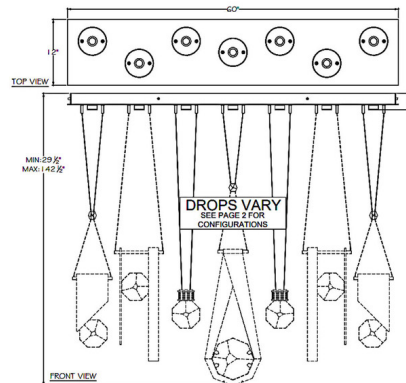

Description

The Aria 7 Round/Bar/Drop Linear Multi Light Pendant is inspired by the gemstones on a necklace. Each pendant holds a distinctive, shining removable Crystal charm that reflects the light. The canopy holds an LED over each pendant, reflecting warm shadows of light across your room. Adjustable Cables allow you to create your own unique look. Note: Includes One Round pendant, Two Bar pendants, and Four Drop pendants. Note: Due to the weight of this fixture, additional ceiling support is required.

Shown in brushed silver / crystal

Specifications

COLOR Crystal
 BODY FINISH Brushed Silver
 WATTAGE 45.5W
 DIMMER Low Voltage Electronic
 DIMENSIONS 60"L x 12"W x 24.75"H
 INTEGRATED LED MODULE 7 x LED/6.5W/120V LED

Technical Information

PRODUCT DIMENSIONS Min/Max Adjustable Overall Height: 29.5" - 142.5"
 LAMP COLOR 3000K
 LUMENS/WATT 1,400.00
 LUMINOUS FLUX 9100 lumens

CLICK TO VIEW PRODUCT

Notes: