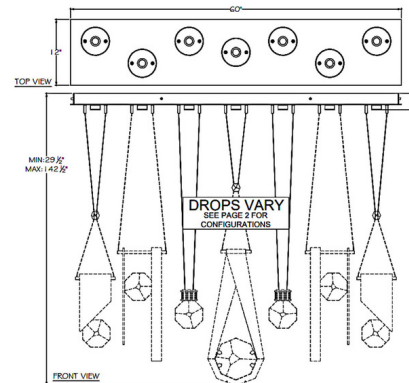

Description

The Aria 7 Slab/Round/Bar/Drop Linear Multi Light Pendant is inspired by the gemstones on a necklace. Each pendant holds a distinctive, shining removable Crystal charm that reflects the light. The canopy holds an LED over each pendant, reflecting warm shadows of light across your room. Adjustable Cables allow you to create your own unique look. Note: Includes Two Slab pendants, One Round pendant, Two Bar pendants, and Two Drop pendants. Note: Due to the weight of this fixture, additional ceiling support is required.

Shown in white / gold / crystal

Specifications

COLOR	Crystal
BODY FINISH	White / Gold
WATTAGE	45.5W
DIMMER	Low Voltage Electronic
DIMENSIONS	60"L x 12"W x 24.75"H
INTEGRATED LED MODULE	7 x LED/6.5W/120V LED

Technical Information

PRODUCT DIMENSIONS	Min/Max Adjustable Overall Height: 29.5" - 142.5"
LAMP COLOR	3000K
LUMENS/WATT	1,400.00
LUMINOUS FLUX	9100 lumens

CLICK TO VIEW PRODUCT

Notes: