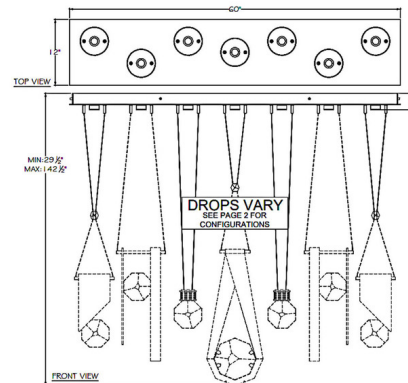

### Description

The Aria 7 Slab/Round/Drop Linear Multi Light Pendant is inspired by the gemstones on a necklace. Each pendant holds a distinctive, shining removable Crystal charm that reflects the light. The canopy holds an LED over each pendant, reflecting warm shadows of light across your room. Adjustable Cables allow you to create your own unique look. Note: Includes Two Slab pendants, One Round pendant, and Four Drop pendants. Note: Due to the weight of this fixture, additional ceiling support is required.

### Specifications

COLOR	Crystal
BODY FINISH	White / Gold
WATTAGE	45.5W
DIMMER	Low Voltage Electronic
DIMENSIONS	60"L x 12"W x 24.75"H
INTEGRATED LED MODULE	7 x LED/6.5W/120V LED