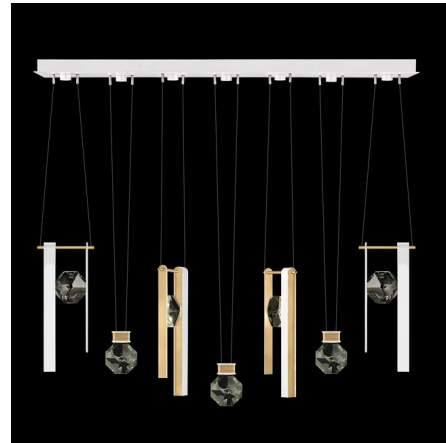

Lightology

lightology.com
866-954-4489
05-26-26

Project: _____

Company: _____

Location: _____ Fixture Type: _____

SPEC #: **FAL1273945**

Approved On: _____ Approved By: _____

Aria 7 Bar/Drop Linear Multi Light Pendant By Fine Art Handcrafted Lighting

Description

The Aria 7 Bar/Drop Linear Multi Light Pendant is inspired by the gemstones on a necklace. Each pendant holds a distinctive, shining removable Crystal charm that reflects the light. The canopy holds an LED over each pendant, reflecting warm shadows of light across your room. Adjustable Cables allow you to create your own unique look. Note: Includes Three Drop pendants and Four Bar pendants. Note: Due to the weight of this fixture, additional ceiling support is required.

Shown in white / gold / crystal

Specifications

COLOR Crystal
BODY FINISH White / Gold
WATTAGE 45.5W
DIMMER Low Voltage Electronic
DIMENSIONS 60" L x 12" W x 24.75" H
INTEGRATED LED MODULE 7 x LED/6.5W/120V LED

Technical Information

LAMP COLOR 3000K
LUMENS/WATT 1,400.00
LUMINOUS FLUX 9100 lumens

CLICK TO VIEW PRODUCT

Notes: