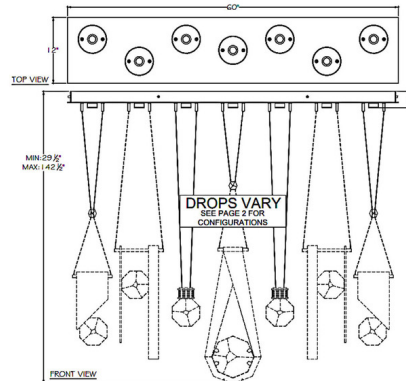

Description

The Aria 7 Bar/Drop Linear Multi Light Pendant is inspired by the gemstones on a necklace. Each pendant holds a distinctive, shining removable Crystal charm that reflects the light. The canopy holds an LED over each pendant, reflecting warm shadows of light across your room. Adjustable Cables allow you to create your own unique look. Note: Includes Three Drop pendants and Four Bar pendants. Note: Due to the weight of this fixture, additional ceiling support is required.

Shown in white / gold / crystal

Specifications

COLOR Crystal
BODY FINISH White / Gold
WATTAGE 45.5W
DIMMER Low Voltage Electronic
DIMENSIONS 60" L x 12" W x 24.75" H
INTEGRATED LED MODULE 7 x LED/6.5W/120V LED