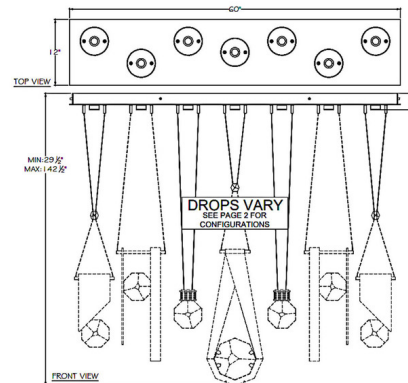

Description

The Aria 7 Slab/Round/Drop Linear Multi Light Pendant is inspired by the gemstones on a necklace. Each pendant holds a distinctive, shining removable Crystal charm that reflects the light. The canopy holds an LED over each pendant, reflecting warm shadows of light across your room. Adjustable Cables allow you to create your own unique look. Note: Includes Two Slab pendants, One Round pendant, and Four Drop pendants. Note: Due to the weight of this fixture, additional ceiling support is required.

Shown in soft ombre bronze / crystal

Specifications

COLOR Crystal
 BODY FINISH Soft Ombre Bronze
 WATTAGE 45.5W
 DIMMER Low Voltage Electronic
 DIMENSIONS 60"L x 12"W x 24.75"H
 INTEGRATED LED MODULE 7 x LED/6.5W/120V LED

Technical Information

PRODUCT DIMENSIONS Min/Max Adjustable Overall Height: 29.5" - 142.5"
 LAMP COLOR 3000K
 LUMENS/WATT 1,400.00
 LUMINOUS FLUX 9100 lumens

CLICK TO VIEW PRODUCT

Notes: