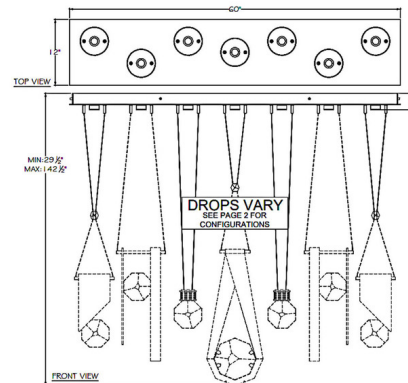

Description

The Aria 7 Round/Drop Linear Multi Light Pendant is inspired by the gemstones on a necklace. Each pendant holds a distinctive, shining removable Crystal charm that reflects the light. The canopy holds an LED over each pendant, reflecting warm shadows of light across your room. Adjustable Cables allow you to create your own unique look. Note: Includes One Round pendant and Six Drop pendants. Note: Due to the weight of this fixture, additional ceiling support is required.

Shown in soft ombre bronze / crystal

Specifications

COLOR	Crystal
BODY FINISH	Soft Ombre Bronze
WATTAGE	45.5W
DIMMER	Low Voltage Electronic
DIMENSIONS	60"L x 12"W x 24.75"H
INTEGRATED LED MODULE	7 x LED/6.5W/120V LED

Technical Information

PRODUCT DIMENSIONS	Min/Max Adjustable Overall Height: 29.5" - 142.5"
LAMP COLOR	3000K
LUMENS/WATT	1,400.00
LUMINOUS FLUX	.9100 lumens

CLICK TO VIEW PRODUCT

Notes: