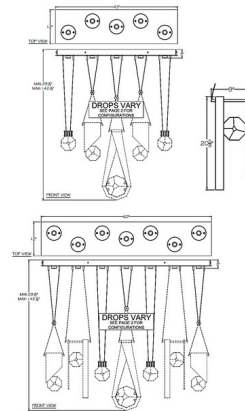

Lightology

lightology.com
866-954-4489
05-24-26

Project: _____

Company: _____

Location: _____ Fixture Type: _____

SPEC #: **FAL1273954**

Approved On: _____ Approved By: _____

Aria Bar Linear Multi Light Pendant By Fine Art Handcrafted Lighting

Description

The Aria Bar Linear Multi Light Pendant is inspired by the gemstones on a necklace. Each Bar pendant holds a distinctive, shining removable Crystal charm that reflects the light. The canopy holds an LED over each pendant, reflecting warm shadows of light across your room. Adjustable Cables allow you to create your own unique look. Note: Due to the weight of this fixture, additional ceiling support is required.

Shown in soft ombre bronze / crystal

Specifications

COLOR	Crystal
BODY FINISH	Soft Ombre Bronze
WATTAGE	45.5W
DIMMER	Low Voltage Electronic
DIMENSIONS	60" L x 12" W x 24.75" H
INTEGRATED LED MODULE	7 x LED/6.5W/120V LED