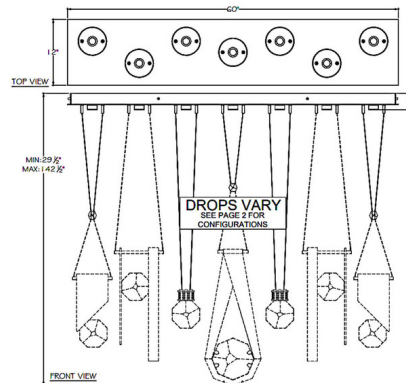

### Description

The Aria 7 Slab/Round/Drop Linear Multi Light Pendant is inspired by the gemstones on a necklace. Each pendant holds a distinctive, shining removable Crystal charm that reflects the light. The canopy holds an LED over each pendant, reflecting warm shadows of light across your room. Adjustable Cables allow you to create your own unique look. Note: Includes Two Slab pendants, One Round pendant, and Four Drop pendants. Note: Due to the weight of this fixture, additional ceiling support is required.

### Specifications

COLOR	Crystal
BODY FINISH	Soft Ombre Silver
WATTAGE	45.5W
DIMMER	Low Voltage Electronic
DIMENSIONS	60"L x 12"W x 24.75"H
INTEGRATED LED MODULE	7 x LED/6.5W/120V LED