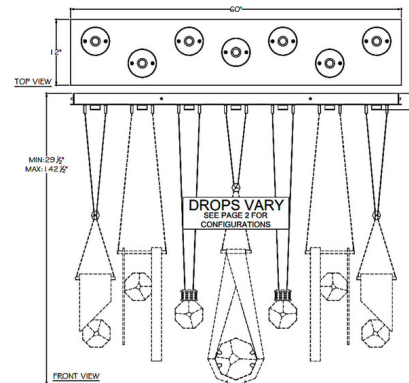

Description

The Aria 7 Bar/Drop Linear Multi Light Pendant is inspired by the gemstones on a necklace. Each pendant holds a distinctive, shining removable Crystal charm that reflects the light. The canopy holds an LED over each pendant, reflecting warm shadows of light across your room. Adjustable Cables allow you to create your own unique look. Note: Includes Three Drop pendants and Four Bar pendants. Note: Due to the weight of this fixture, additional ceiling support is required.

Shown in soft ombre silver / crystal

Specifications

COLOR Crystal
 BODY FINISH Soft Ombre Silver
 WATTAGE 45.5W
 DIMMER Low Voltage Electronic
 DIMENSIONS 60"L x 12"W x 24.75"H
 INTEGRATED LED MODULE 7 x LED/6.5W/120V LED

Technical Information

PRODUCT DIMENSIONS Min/Max Adjustable Overall Height: 29.5" - 142.5"
 LAMP COLOR 3000K
 LUMENS/WATT 1,400.00
 LUMINOUS FLUX 9100 lumens

CLICK TO VIEW PRODUCT

Notes: