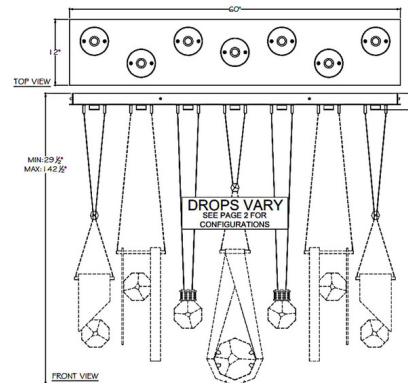

Description

The Aria 7 Slab/Drop Linear Multi Light Pendant is inspired by the gemstones on a necklace. Each pendant holds a distinctive, shining removable Crystal charm that reflects the light. The canopy holds an LED over each pendant, reflecting warm shadows of light across your room. Adjustable Cables allow you to create your own unique look. Note: Includes Four Slab pendants and Three Drop pendants. Note: Due to the weight of this fixture, additional ceiling support is required.

Shown in brushed gold / crystal

Specifications

COLOR	Crystal
BODY FINISH	Brushed Gold
WATTAGE	45.5W
DIMMER	Low Voltage Electronic
DIMENSIONS	60"L x 12"W x 24.75"H
INTEGRATED LED MODULE	7 x LED/6.5W/120V LED

Technical Information

PRODUCT DIMENSIONS	Min/Max Adjustable Overall Height: 29.5" - 142.5"
LAMP COLOR	3000K
LUMENS/WATT	1,400.00
LUMINOUS FLUX	.9100 lumens

CLICK TO VIEW PRODUCT

Notes: