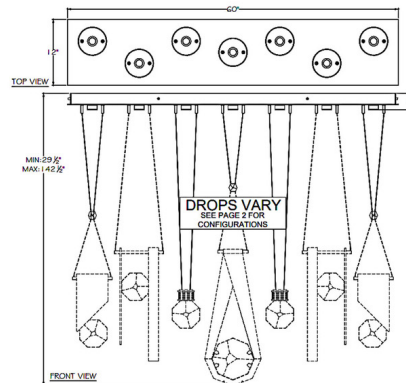

Description

The Aria 7 Slab/Drop Linear Multi Light Pendant is inspired by the gemstones on a necklace. Each pendant holds a distinctive, shining removable Crystal charm that reflects the light. The canopy holds an LED over each pendant, reflecting warm shadows of light across your room. Adjustable Cables allow you to create your own unique look. Note: Includes Four Slab pendants and Three Drop pendants. Note: Due to the weight of this fixture, additional ceiling support is required.

Shown in brushed gold / crystal

Specifications

COLOR	Crystal
BODY FINISH	Brushed Gold
WATTAGE	45.5W
DIMMER	Low Voltage Electronic
DIMENSIONS	60"L x 12"W x 24.75"H
INTEGRATED LED MODULE	7 x LED/6.5W/120V LED

Technical Information

PRODUCT DIMENSIONS	Min/Max Adjustable Overall Height: 29.5" - 142.5"
LAMP COLOR	3000K
LUMENS/WATT	1,400.00
LUMINOUS FLUX	.9100 lumens

CLICK TO VIEW PRODUCT

Notes: