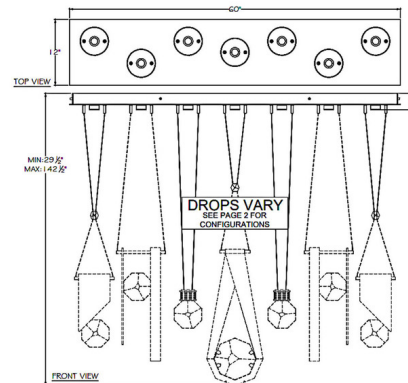

Description

The Aria 7 Slab/Round/Drop Linear Multi Light Pendant is inspired by the gemstones on a necklace. Each pendant holds a distinctive, shining removable Crystal charm that reflects the light. The canopy holds an LED over each pendant, reflecting warm shadows of light across your room. Adjustable Cables allow you to create your own unique look. Note: Includes Two Slab pendants, One Round pendant, and Four Drop pendants. Note: Due to the weight of this fixture, additional ceiling support is required.

Shown in brushed gold / crystal

Specifications

COLOR	Crystal
BODY FINISH	Brushed Gold
WATTAGE	45.5W
DIMMER	Low Voltage Electronic
DIMENSIONS	60"L x 12"W x 24.75"H
INTEGRATED LED MODULE	7 x LED/6.5W/120V LED