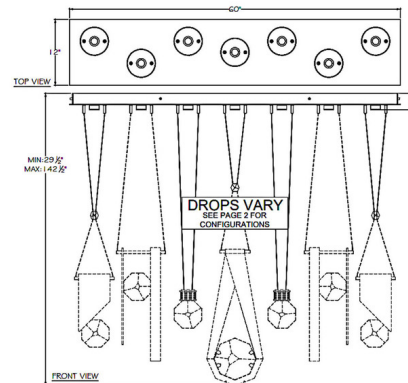

Description

The Aria 7 Bar/Drop Linear Multi Light Pendant is inspired by the gemstones on a necklace. Each pendant holds a distinctive, shining removable Crystal charm that reflects the light. The canopy holds an LED over each pendant, reflecting warm shadows of light across your room. Adjustable Cables allow you to create your own unique look. Note: Includes Three Drop pendants and Four Bar pendants. Note: Due to the weight of this fixture, additional ceiling support is required.

Shown in brushed gold / crystal

Specifications

COLOR Crystal
 BODY FINISH Brushed Gold
 WATTAGE 45.5W
 DIMMER Low Voltage Electronic
 DIMENSIONS 60"L x 12"W x 24.75"H
 INTEGRATED LED MODULE 7 x LED/6.5W/120V LED