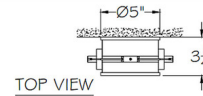

By Fine Art Handcrafted Lighting

Description

The Aria Slab Wall Sconce is inspired by the gemstones on a necklace. The smooth frame holds adjustable cables and a distinctive, shining removable Crystal charm that reflects beautiful light across your room. The height of this piece is adjustable from 19.5 inches to 56.5 inches, to create your perfect wall sconce.

Shown in brushed gold / crystal

Specifications

COLOR	Crystal
BODY FINISH	Brushed Gold
WATTAGE	6.5W
DIMMER	Low Voltage Electronic
DIMENSIONS	7.25"W x 19.5"H x 3.25"D
INTEGRATED LED MODULE	1 x LED/6.5W/120V LED