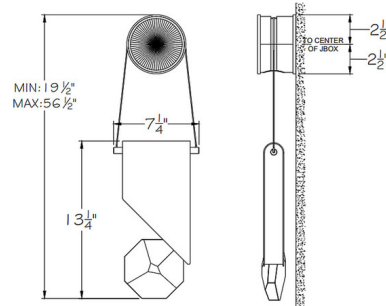

By Fine Art Handcrafted Lighting

Description

The Aria Slab Wall Sconce is inspired by the gemstones on a necklace. The smooth frame holds adjustable cables and a distinctive, shining removable Crystal charm that reflects beautiful light across your room. The height of this piece is adjustable from 19.5 inches to 56.5 inches, to create your perfect wall sconce.

Shown in brushed gold / crystal

Specifications

COLOR	Crystal
BODY FINISH	Brushed Gold
WATTAGE	6.5W
DIMMER	Low Voltage Electronic
DIMENSIONS	7.25"W x 19.5"H x 3.25"D
INTEGRATED LED MODULE	1 x LED/6.5W/120V LED