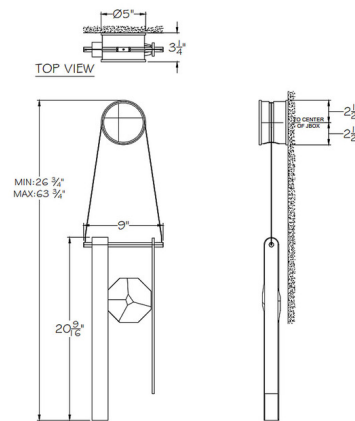

By Fine Art Handcrafted Lighting

Description

The Aria Bar Wall Sconce is inspired by the gemstones on a necklace. The smooth frame holds adjustable cables and a distinctive, shining removable Crystal charm, between two bars that reflects beautiful light across your room. The height of this piece is adjustable from 26.75 inches to 63.75 inches, to create your perfect wall sconce.

Shown in soft ombre bronze / crystal

Specifications

COLOR Crystal
 BODY FINISH Soft Ombre Bronze
 WATTAGE 6.5W
 DIMMER Low Voltage Electronic
 DIMENSIONS 9"W x 26.75"H x 3.25"D
 INTEGRATED LED MODULE 1 x LED/6.5W/120V LED