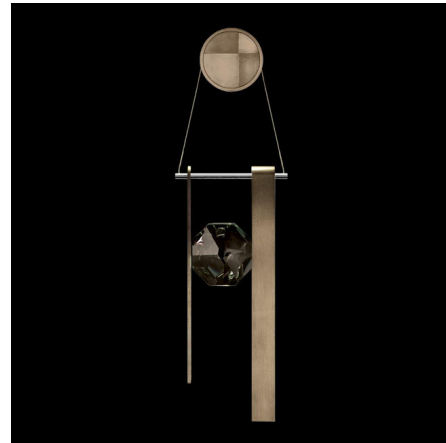

Lightology

lightology.com
866-954-4489
04-25-26

Project: _____

Company: _____

Location: _____ Fixture Type: _____

SPEC #: **FAL1273984**

Approved On: _____ Approved By: _____

Aria Bar Wall Sconce

By Fine Art Handcrafted Lighting

Description

The Aria Bar Wall Sconce is inspired by the gemstones on a necklace. The smooth frame holds adjustable cables and a distinctive, shining removable Crystal charm, between two bars that reflects beautiful light across your room. The height of this piece is adjustable from 26.75 inches to 63.75 inches, to create your perfect wall sconce.

Shown in soft ombre bronze / crystal

Specifications

COLOR Crystal
 BODY FINISH Soft Ombre Bronze
 WATTAGE 6.5W
 DIMMER Low Voltage Electronic
 DIMENSIONS 9"W x 26.75"H x 3.25"D
 INTEGRATED LED MODULE 1 x LED/6.5W/120V LED

Technical Information

LAMP COLOR 3000K
 LUMENS/WATT 200.00
 LUMINOUS FLUX 1300 lumens

CLICK TO VIEW PRODUCT

Notes: