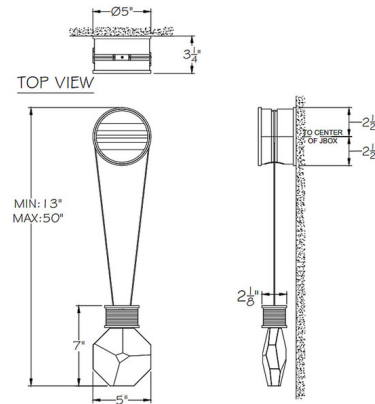

By Fine Art Handcrafted Lighting

Description

The Aria Drop Wall Sconce is inspired by the gemstones on a necklace. The smooth frame holds adjustable cables and a distinctive, shining removable Crystal charm that reflects beautiful light across your room. The height of this piece is adjustable from 13 inches to 50 inches, to create your perfect wall sconce.

Shown in soft ombre silver / crystal

Specifications

COLOR	Crystal
BODY FINISH	Soft Ombre Silver
WATTAGE	6.5W
DIMMER	Low Voltage Electronic
DIMENSIONS	5"W x 13"H x 3.25"D
INTEGRATED LED MODULE	1 x LED/6.5W/120V LED