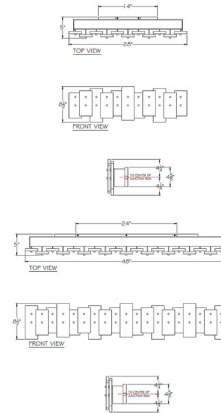

Shown in silver leaf / crystal

Specifications

COLOR . . . . . Crystal
BODY FINISH . . . . . Silver Leaf
WATTAGE 240W
DIMMER . . . . . Standard 120V
DIMENSIONS . . . . . 26"W x 4.5"H x 2.6"D
BULB NOT INCLUDED . . . . . 4 x B10/Candelabra (E12)/60W/120V Incandescent

CLICK TO VIEW PRODUCT

Notes: