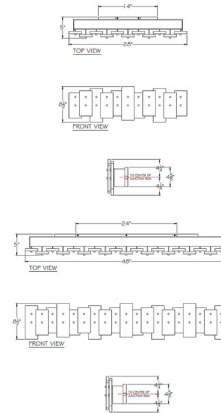

Shown in silver leaf / crystal

Specifications

COLOR Crystal
BODY FINISH Silver Leaf
WATTAGE 240W
DIMMER Standard 120V
DIMENSIONS 26"W x 4.5"H x 2.6"D
BULB NOT INCLUDED 4 x B10/Candelabra (E12)/60W/120V Incandescent